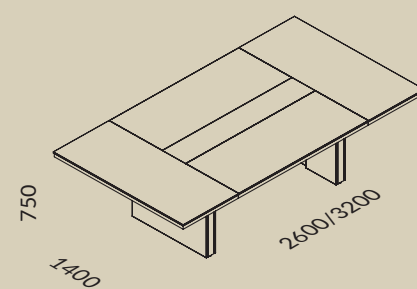

N06
Fornir
DAB FLADER
Veneer
FLADER OAK

Szkoło
BIAŁE LACOBEL
Glass
WHITE LACOBEL

U1
Melamina
BIAŁY
Melamine
WHITE

Akcent
ALUMINIUM
SZCZOTKOWANE
Decorative strip
BRUSHED ALUMINIUM