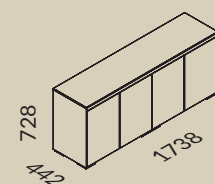

N06
Fornir
DAB FLADER
Veneer
FLADER OAK