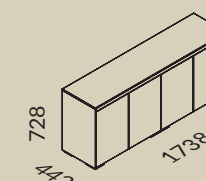

N06
Fornir
DAB FLADER
Veneer
FLADER OAK

U1
Melamina
BIAŁY
Melamine
WHITE

Szkoło
BIAŁE LACOBEL
Glass
WHITE LACOBEL

Akcent
ALUMINIUM
SZCZOTKOWANE
Decorative strip
BRUSHED ALUMINIUM