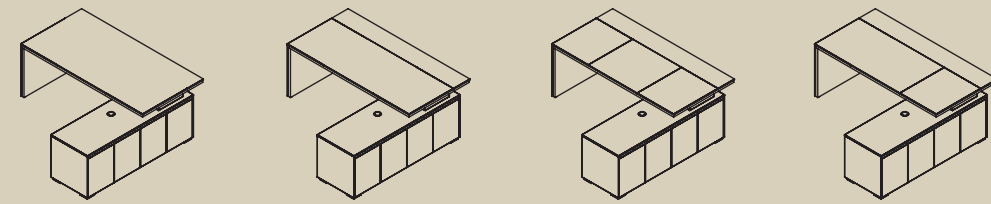

BIURKA GABINETOWE WSPARTE NA SZAFCE / DESKS SUPPORTED ON CABINET*

AR 07 2000/1000/750 AR 17 2000/1000/750 AR 27 2000/1000/750 AR 37 2000/1000/750
AR 08 2200/1000/750 AR 18 2200/1000/750 AR 28 2200/1000/750 AR 38 2200/1000/750