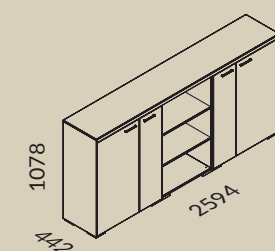

N06
Fornir
DAB FLADER
Veneer
FLADER OAK

Szkoło
BIAŁE LACOBEL
Glass
WHITE LACOBEL

U1
Melamina
BIAŁY
Melamine
WHITE

Akcent
ALUMINIUM
SZCZOTKOWANE
Decorative strip
BRUSHED ALUMINIUM