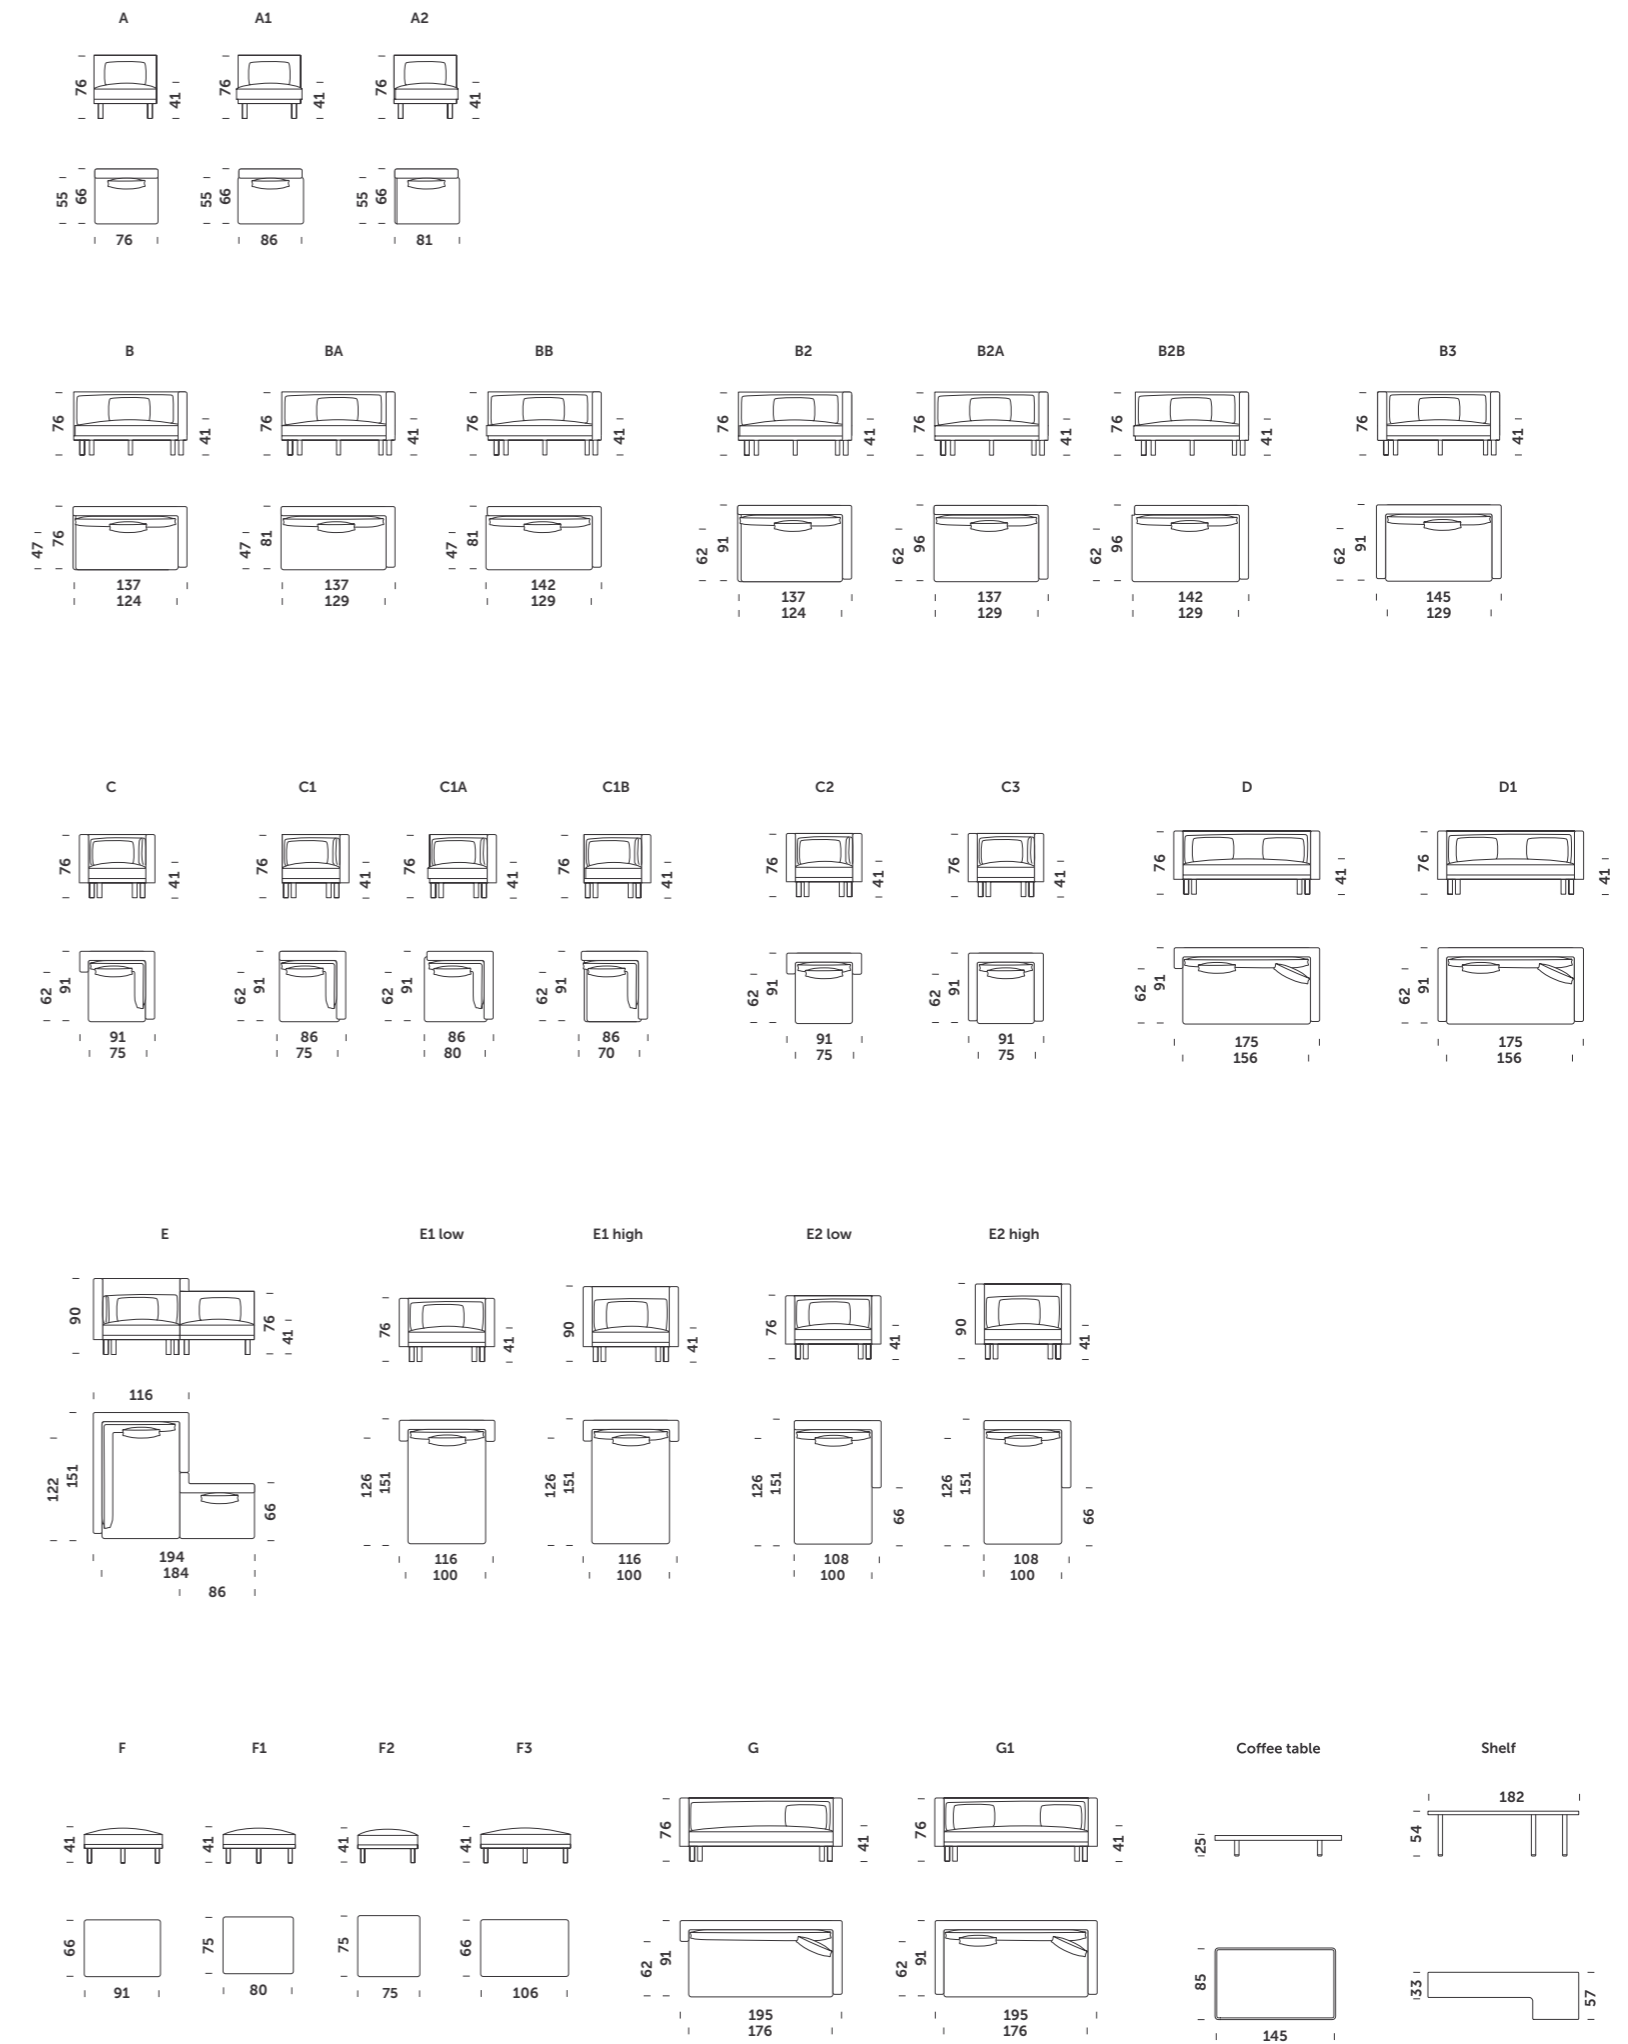

The major asset of this project is the wide range of combinations. Palafitte has been created for domestic use, but its modularity means it can prove equally interesting for the contract market. Lucidi Pevere