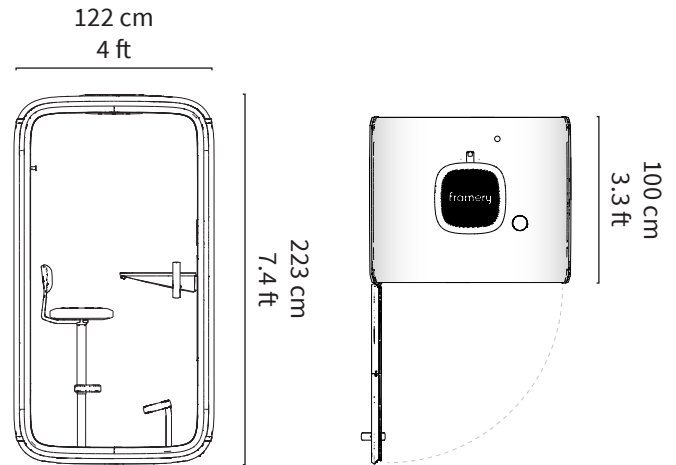

MEASUREMENTS

Exterior

223 cm × 122 cm × 100 cm (height, width, depth)
7.4 ft × 4 ft × 3.3 ft (height, width, depth)

Interior

204 cm × 102 cm × 93 cm (height, width, depth)
6.7 ft × 3.3 ft × 3 ft (height, width, depth)

Doorway

204 cm × 101,5 cm (height, width)
6.7 ft × 3.3 ft (height, width)

Table

76 cm × 45 cm (width, depth) / Adjustment height 70 cm - 120 cm
2.5 ft × 1.5 ft (width, depth) / Adjustment height 1.95 ft - 2.8 ft

Adjustable seat

59 cm - 85 cm / 1.9 ft - 2.7 ft

Weight

357 kg / 787 lb

Ventilation space

(Minimum recommended space for air to circulate)
Above: 20 cm / 8 in

The door handedness can be changed on-demand with simple tools, by flipping the front frame in its place.

POWER

Power consumption

30 W while in use (Standard configuration)
- LED lights: 19 W
- Fans in total: 7 W
- Other components: 4 W
6 W in standby mode
Input: 100–240 VAC, 10.0 A, 50–60 Hz

Outlets

Power socket, USB-C
Optional: Wireless charger and LAN port

OTHER

Ventilation

Maximum airflow is 29 l/s, 61 CFM
On standby mode the fans are working on 25 % of the maximum power.

Acoustics

Speech level reduction ($D_{S,A}$) according to ISO 23351-1 testing method: >30 dB

Lighting

LED light: 4000 K and 500 lux

Optional movability kit

Includes castors that are installed to the bottom of a pod for moving it.

Output values

Output VAC (power socket): 100–240 VAC, 6,6 A, 50–60 Hz
Output USB C charger: 18 W
Output Qi wireless charger: 10 W

Radio networks

BLE	2402 - 2480	WCDMA B19	830-890	LTE-FDD B19	830-890
GSM850	824-894	LTE-FDD B1	1920-2170	LTE-FDD B20	791-862
GSM900	880-960	LTE-FDD B2	1850-1990	LTE-FDD B25	1850-1995
GSM1800	1710-1880	LTE-FDD B3	1710-1880	LTE-FDD B26	814-894
GSM1900	1850-1990	LTE-FDD B4	1710-2155	LTE-FDD B28	703-803
WCDMA B1	1920-2170	LTE-FDD B5	824-894	LTE-TDD B38	2570-2620
WCDMA B2	1850-1990	LTE-FDD B7	2500-2690	LTE-TDD B39	1880-1920
WCDMA B4	1710-2155	LTE-FDD B8	880-960	LTE-TDD B40	2300-2400
WCDMA B5	824-894	LTE-FDD B12	699-746	LTE-TDD B41	2496-2690
WCDMA B6	830-885	LTE-FDD B13	746-787		
WCDMA B8	880-960	LTE-FDD B18	815-875		

Output powers

BLE 10 dBm, LTE 23 dBm, GSM 850/900 33 dBm,
GSM 1800/1900 30 dBm, WCDMA 24 dBm