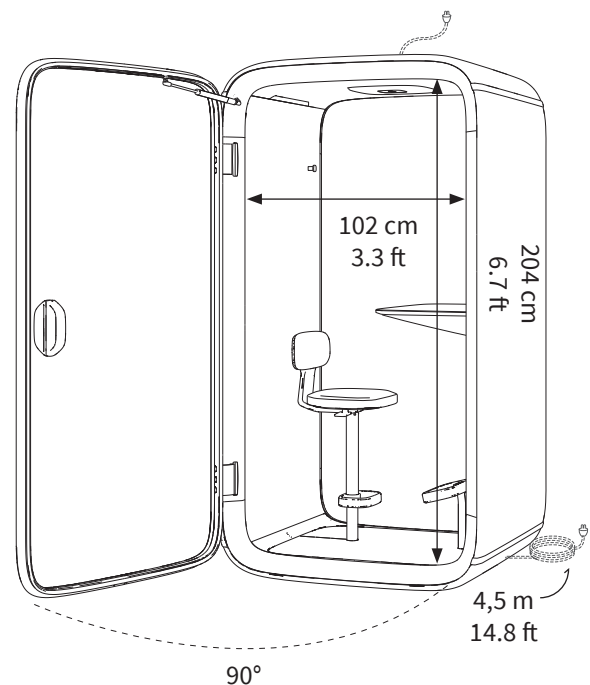

Glass

Sound control laminated glass (4 + 4 mm)

Power cord can be led out of the bottom corner of the pod or from the roof.
The cord length outside the pods is 4,5 m / 14.8 ft